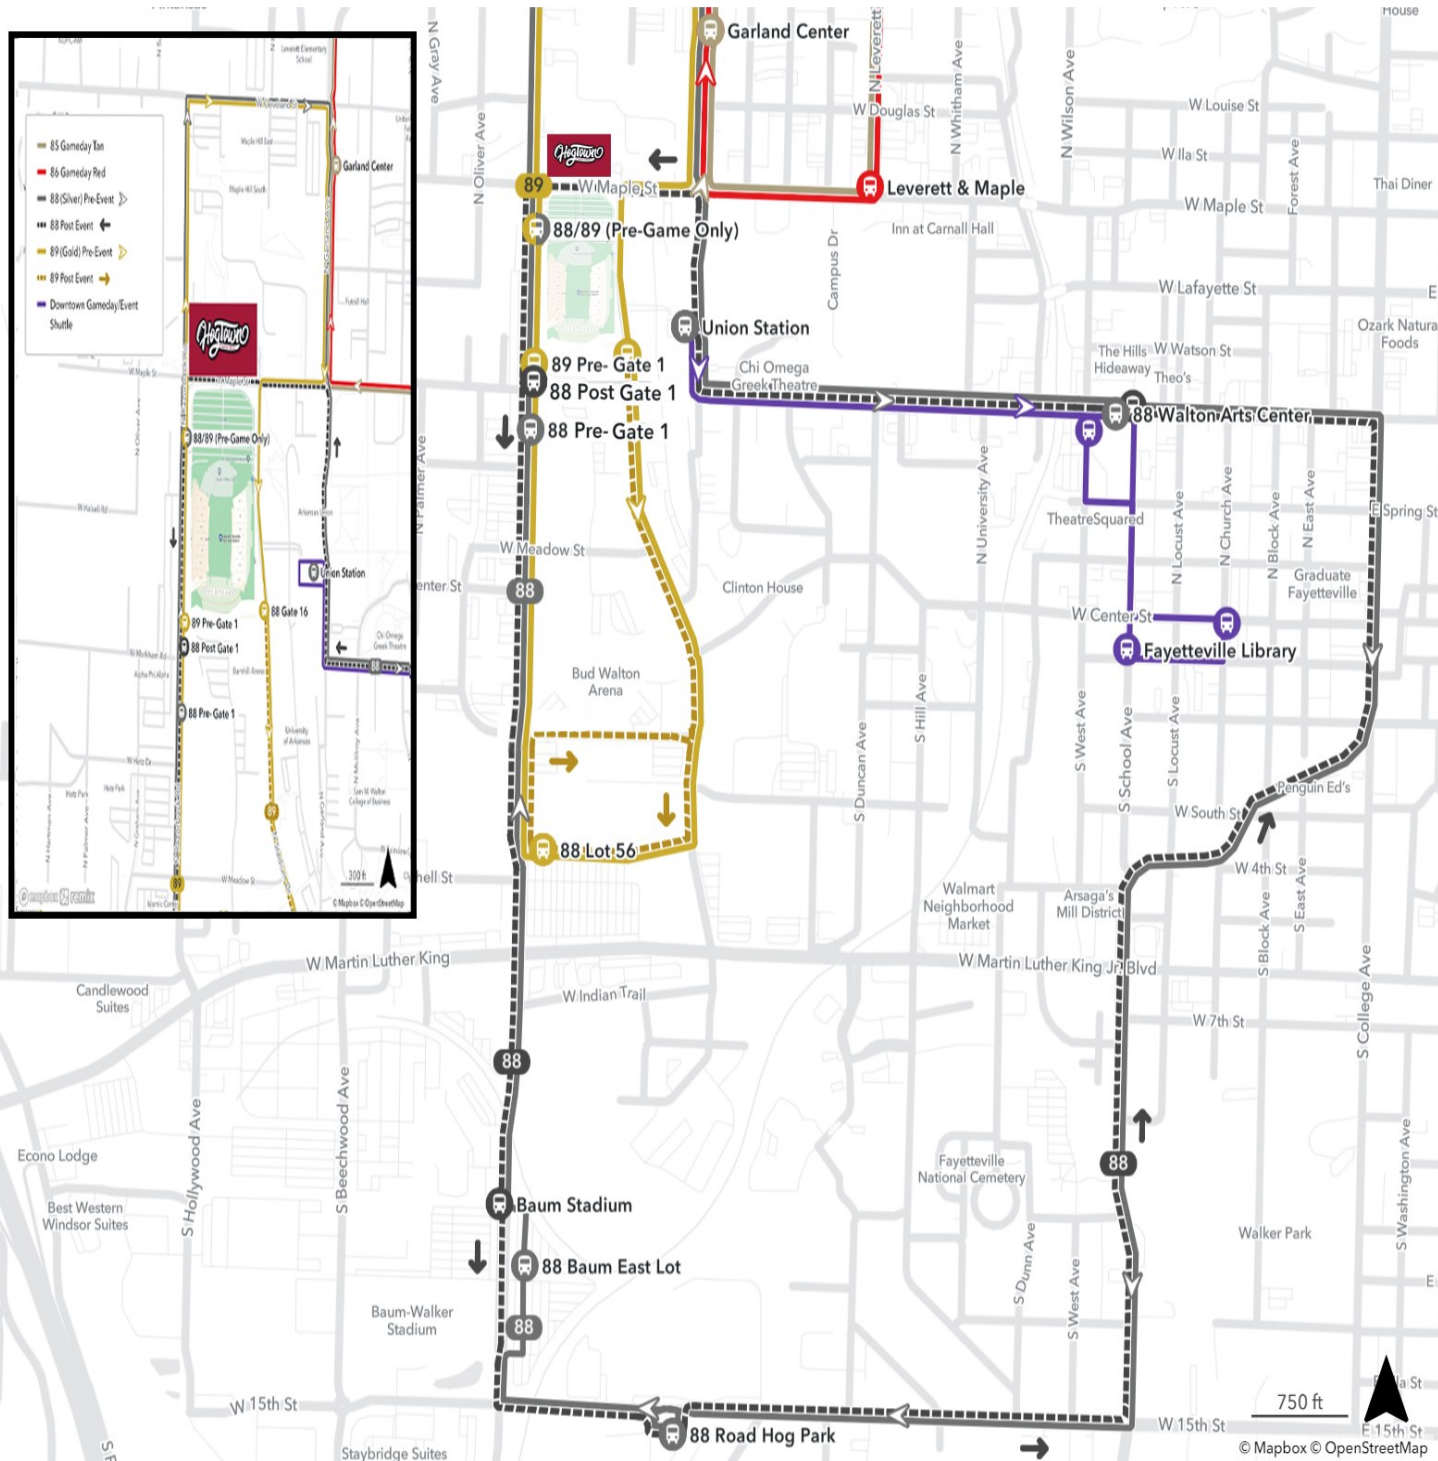

- 85 Gameday Tan
- 86 Gameday Red
- 88 (Silver) Pre-Event
- 88 Post Event
- 89 (Gold) Pre-Event
- 89 Post Event
- Downtown Gameday/Event Shuttle

Route begins 3 hours before kick-off
 Continuous shuttling approximately every 10 minutes before and during the event.

Post Game, look for rides back to **Dickson St, Road Hog Park & Baum-Walker East at Gate 1 ONLY.**

Shuttles going to **Lot 56** load at **Gate 16 ONLY.**

Route ends approximately 1 hour after the event

For Real Time Bus Tracking visit: uark.passiogo.com or search for "Passio Go" in your mobile store.

BusBuzz Text Connect Questions? Concerns? Comments?

Text code(bus#) to 479-595-8528 or Go to URL: razorbus.txttxt.com

Scan to send your feedback now!