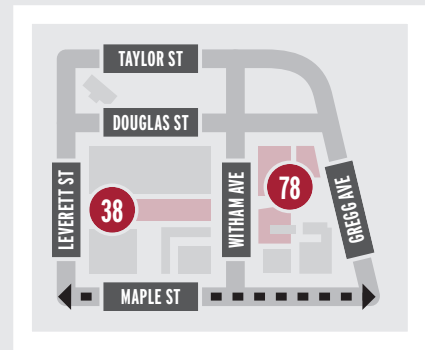

ARKANSAS

2022-23 PARKING MAP

EXTERIOR CAMPUS LOTS

2021-22 FOOTBALL POST-GAME TRAFFIC FLOW

- RAZORBACK RD / CATO SPRINGS
- 71 / COLLEGE / SCHOOL / 149
- GARLAND AVE
- MLK / 149
- FREE PUBLIC PARKING
- TWO-WAY TRAFFIC
- TAXI / LIMO-RIDE SHARE
- PARKING LOT EXIT
- NOT AN EXIT