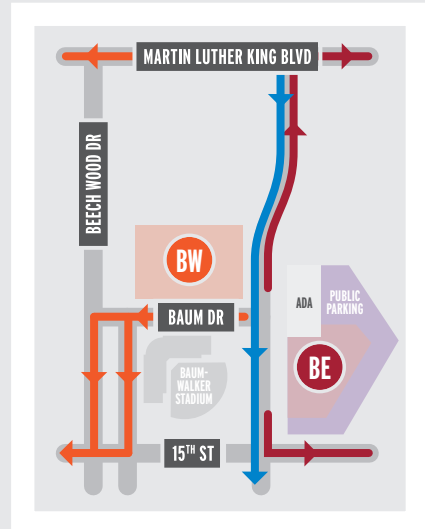

ARKANSAS

2022-23 PARKING MAP

EXTERIOR CAMPUS LOTS

2021-22 FOOTBALL POST-GAME TRAFFIC FLOW

- RAZORBACK RD / CATO SPRINGS
- 71 / COLLEGE / SCHOOL / 149
- GARLAND AVE
- MLK / 149
- FREE PUBLIC PARKING
- TWO-WAY TRAFFIC
- TAXI / LIMO-RIDE SHARE
- PARKING LOT EXIT
- NOT AN EXIT