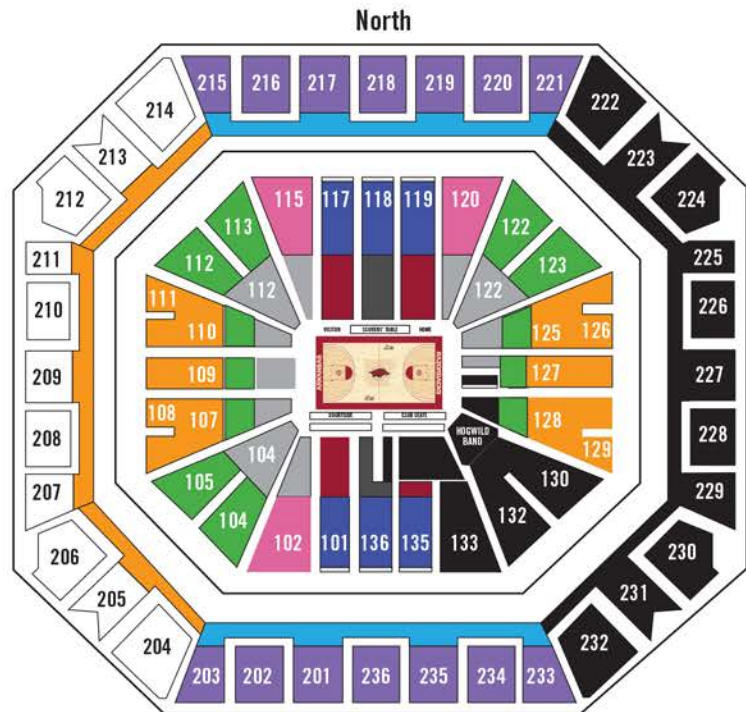

BUD WALTON ARENA

MEN'S BASKETBALL

Membership Level

- Broyles-Matthews Platinum[^]
(\$20,000+)
- Broyles-Matthews Gold[^]
(\$10,000 - 19,999)
- Broyles-Matthews Silver[^]
(\$5,000 - \$9,999)
- Super Hog^{*}
(\$3,000 - \$4,999)
- Wild Hog^{*}
(\$2,000 - \$2,999)
- Tush Hog^{**}
(\$1,000 - \$1,999)
- Big Hog^{**}
(\$500 - \$999)
- Big Red^{***}
(\$100 - \$499)
- Razorback[#]
(\$50 - \$99)
- Student Seating
- No Donation Required

Limits

- 18
- 14
- 12
- 8
- 6
- 6
- 4
- 4
- 2

Seating/Row Legend

- [^] - Rows A-8, Baseline Rows A-M
- ^{*} - Rows 9+
- ⁺ - Baseline Rows 1-8
- ⁺⁺ - Upper Level Rows 1-3
- [#] - Upper Level Rows 4+