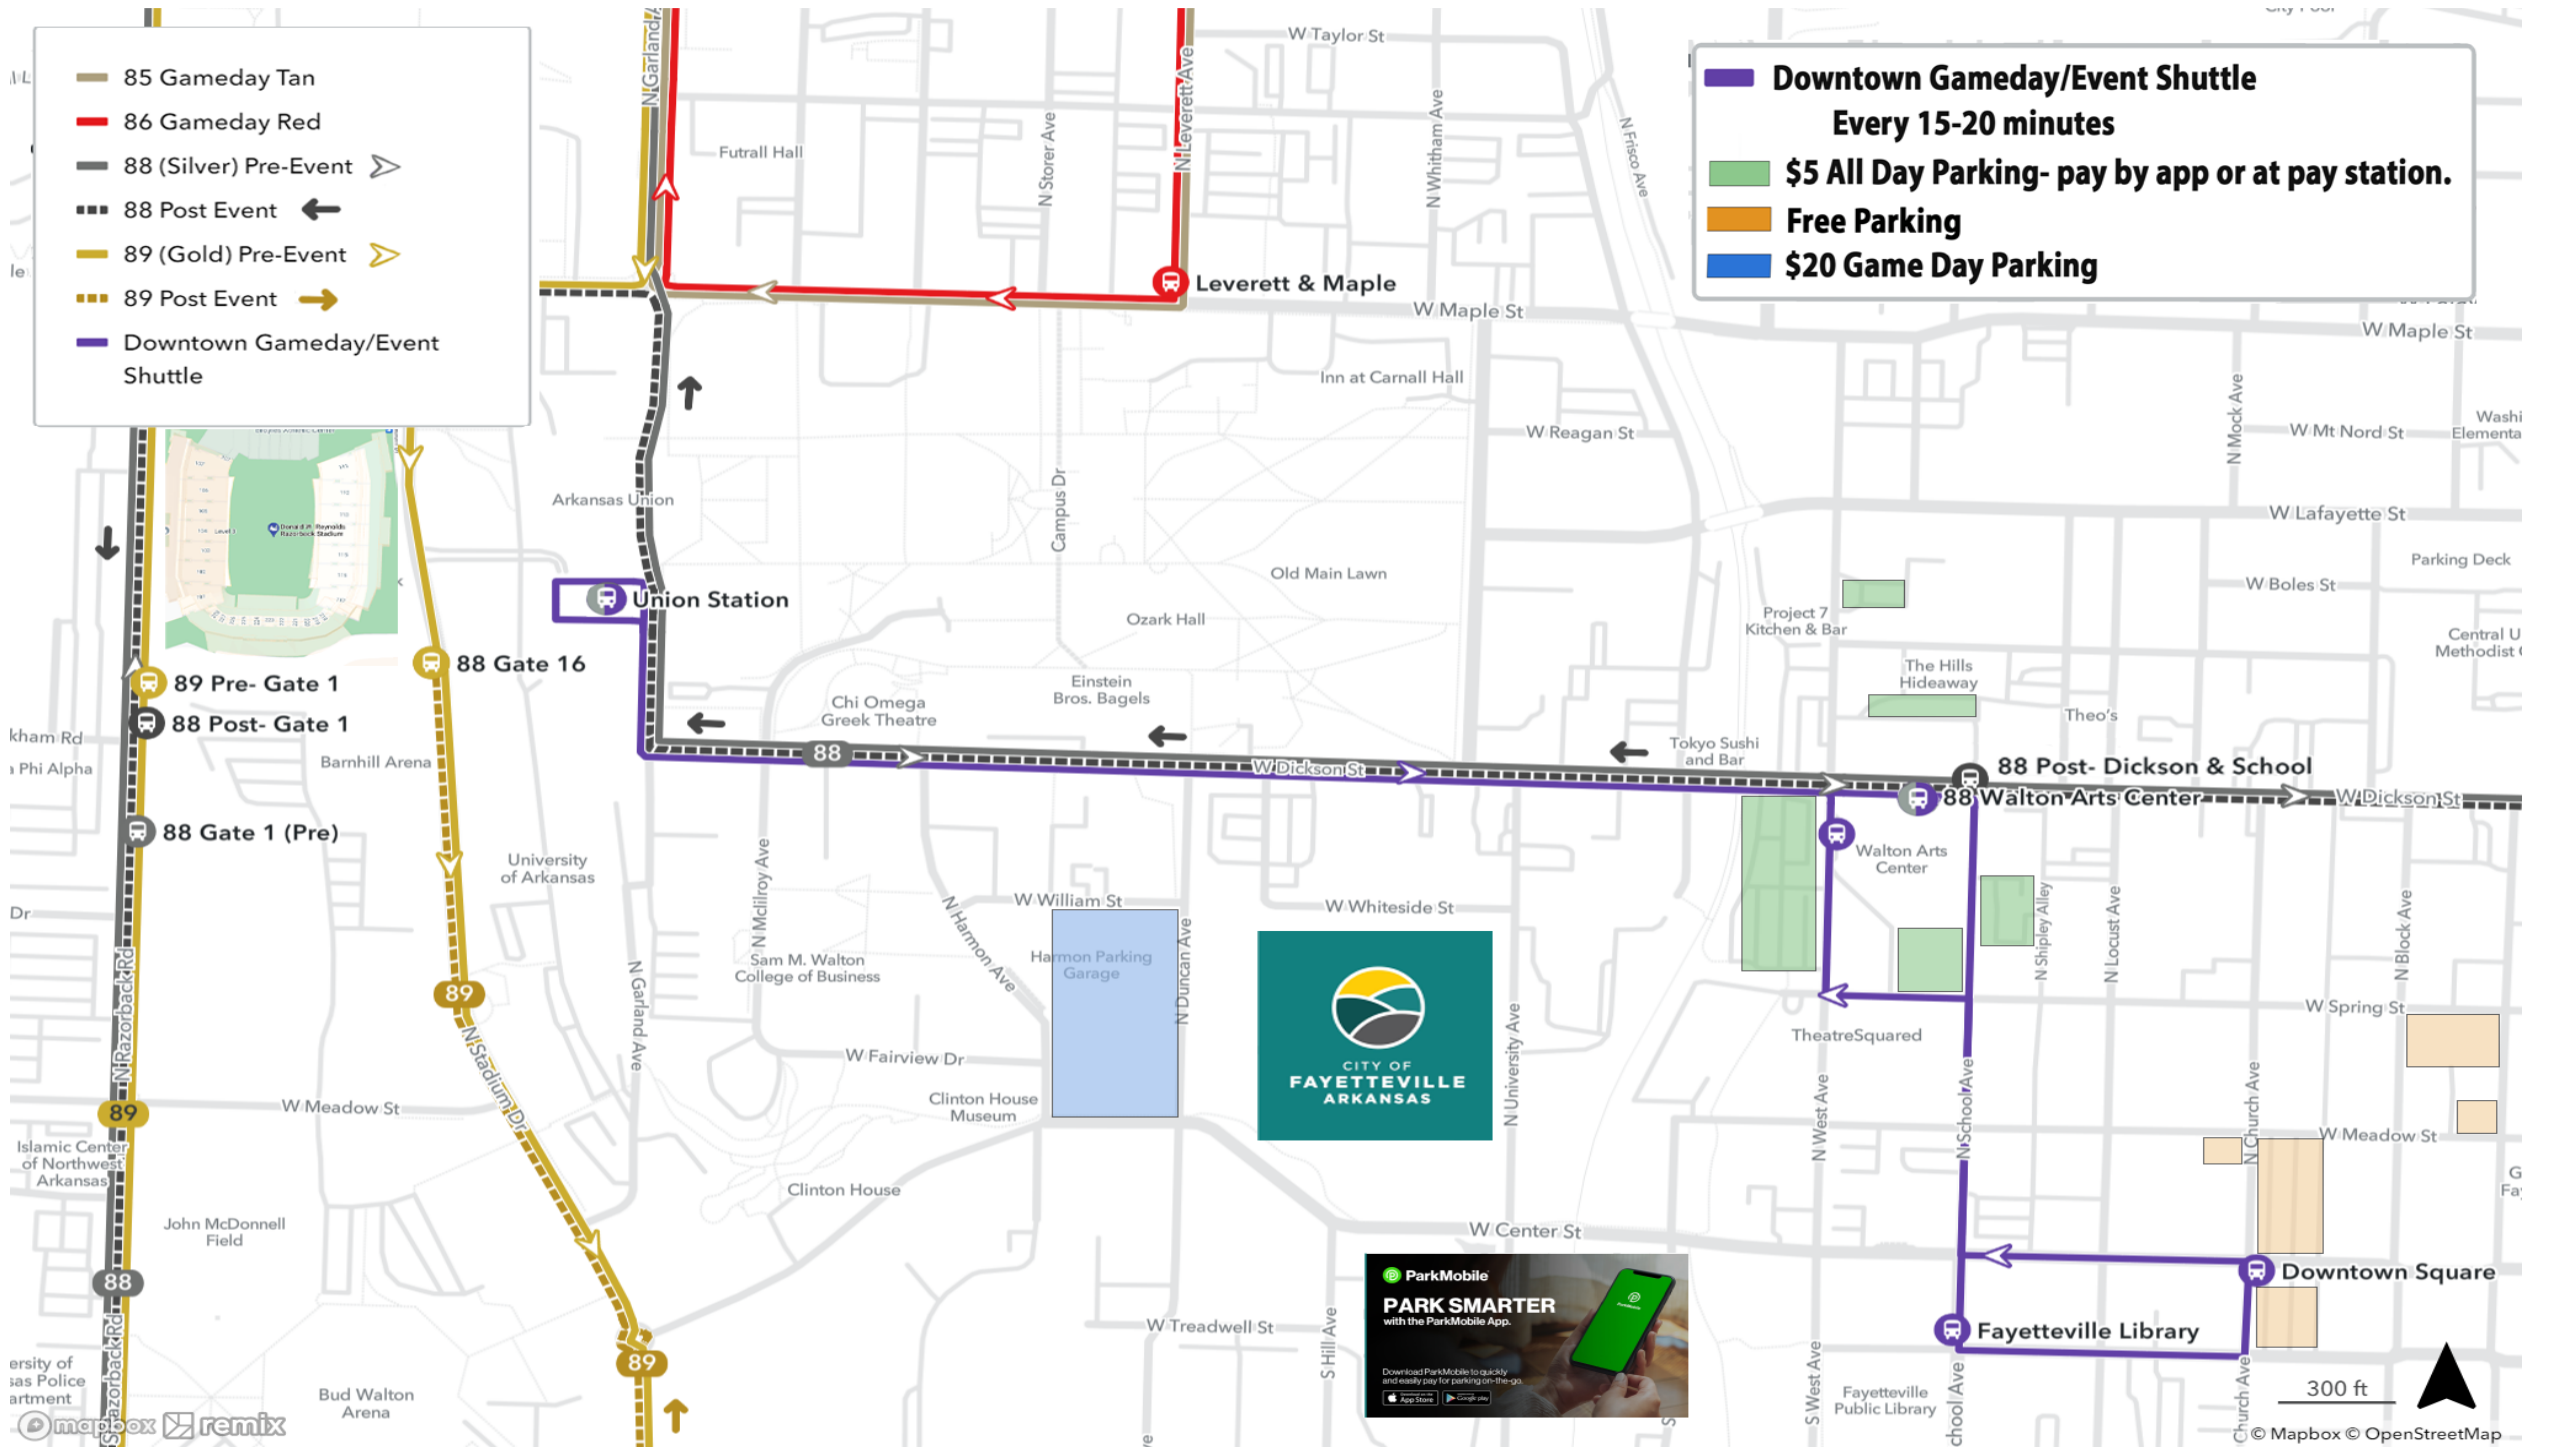

- 85 Gameday Tan
- 86 Gameday Red
- 88 (Silver) Pre-Event
- 88 Post Event
- 89 (Gold) Pre-Event
- 89 Post Event
- Downtown Gameday/Event Shuttle

- Downtown Gameday/Event Shuttle
Every 15-20 minutes
- \$5 All Day Parking- pay by app or at pay station.
- Free Parking
- \$20 Game Day Parking

University of Arkansas Police Department
mapbox remix

© Mapbox © OpenStreetMap

Updated: 09/08/22