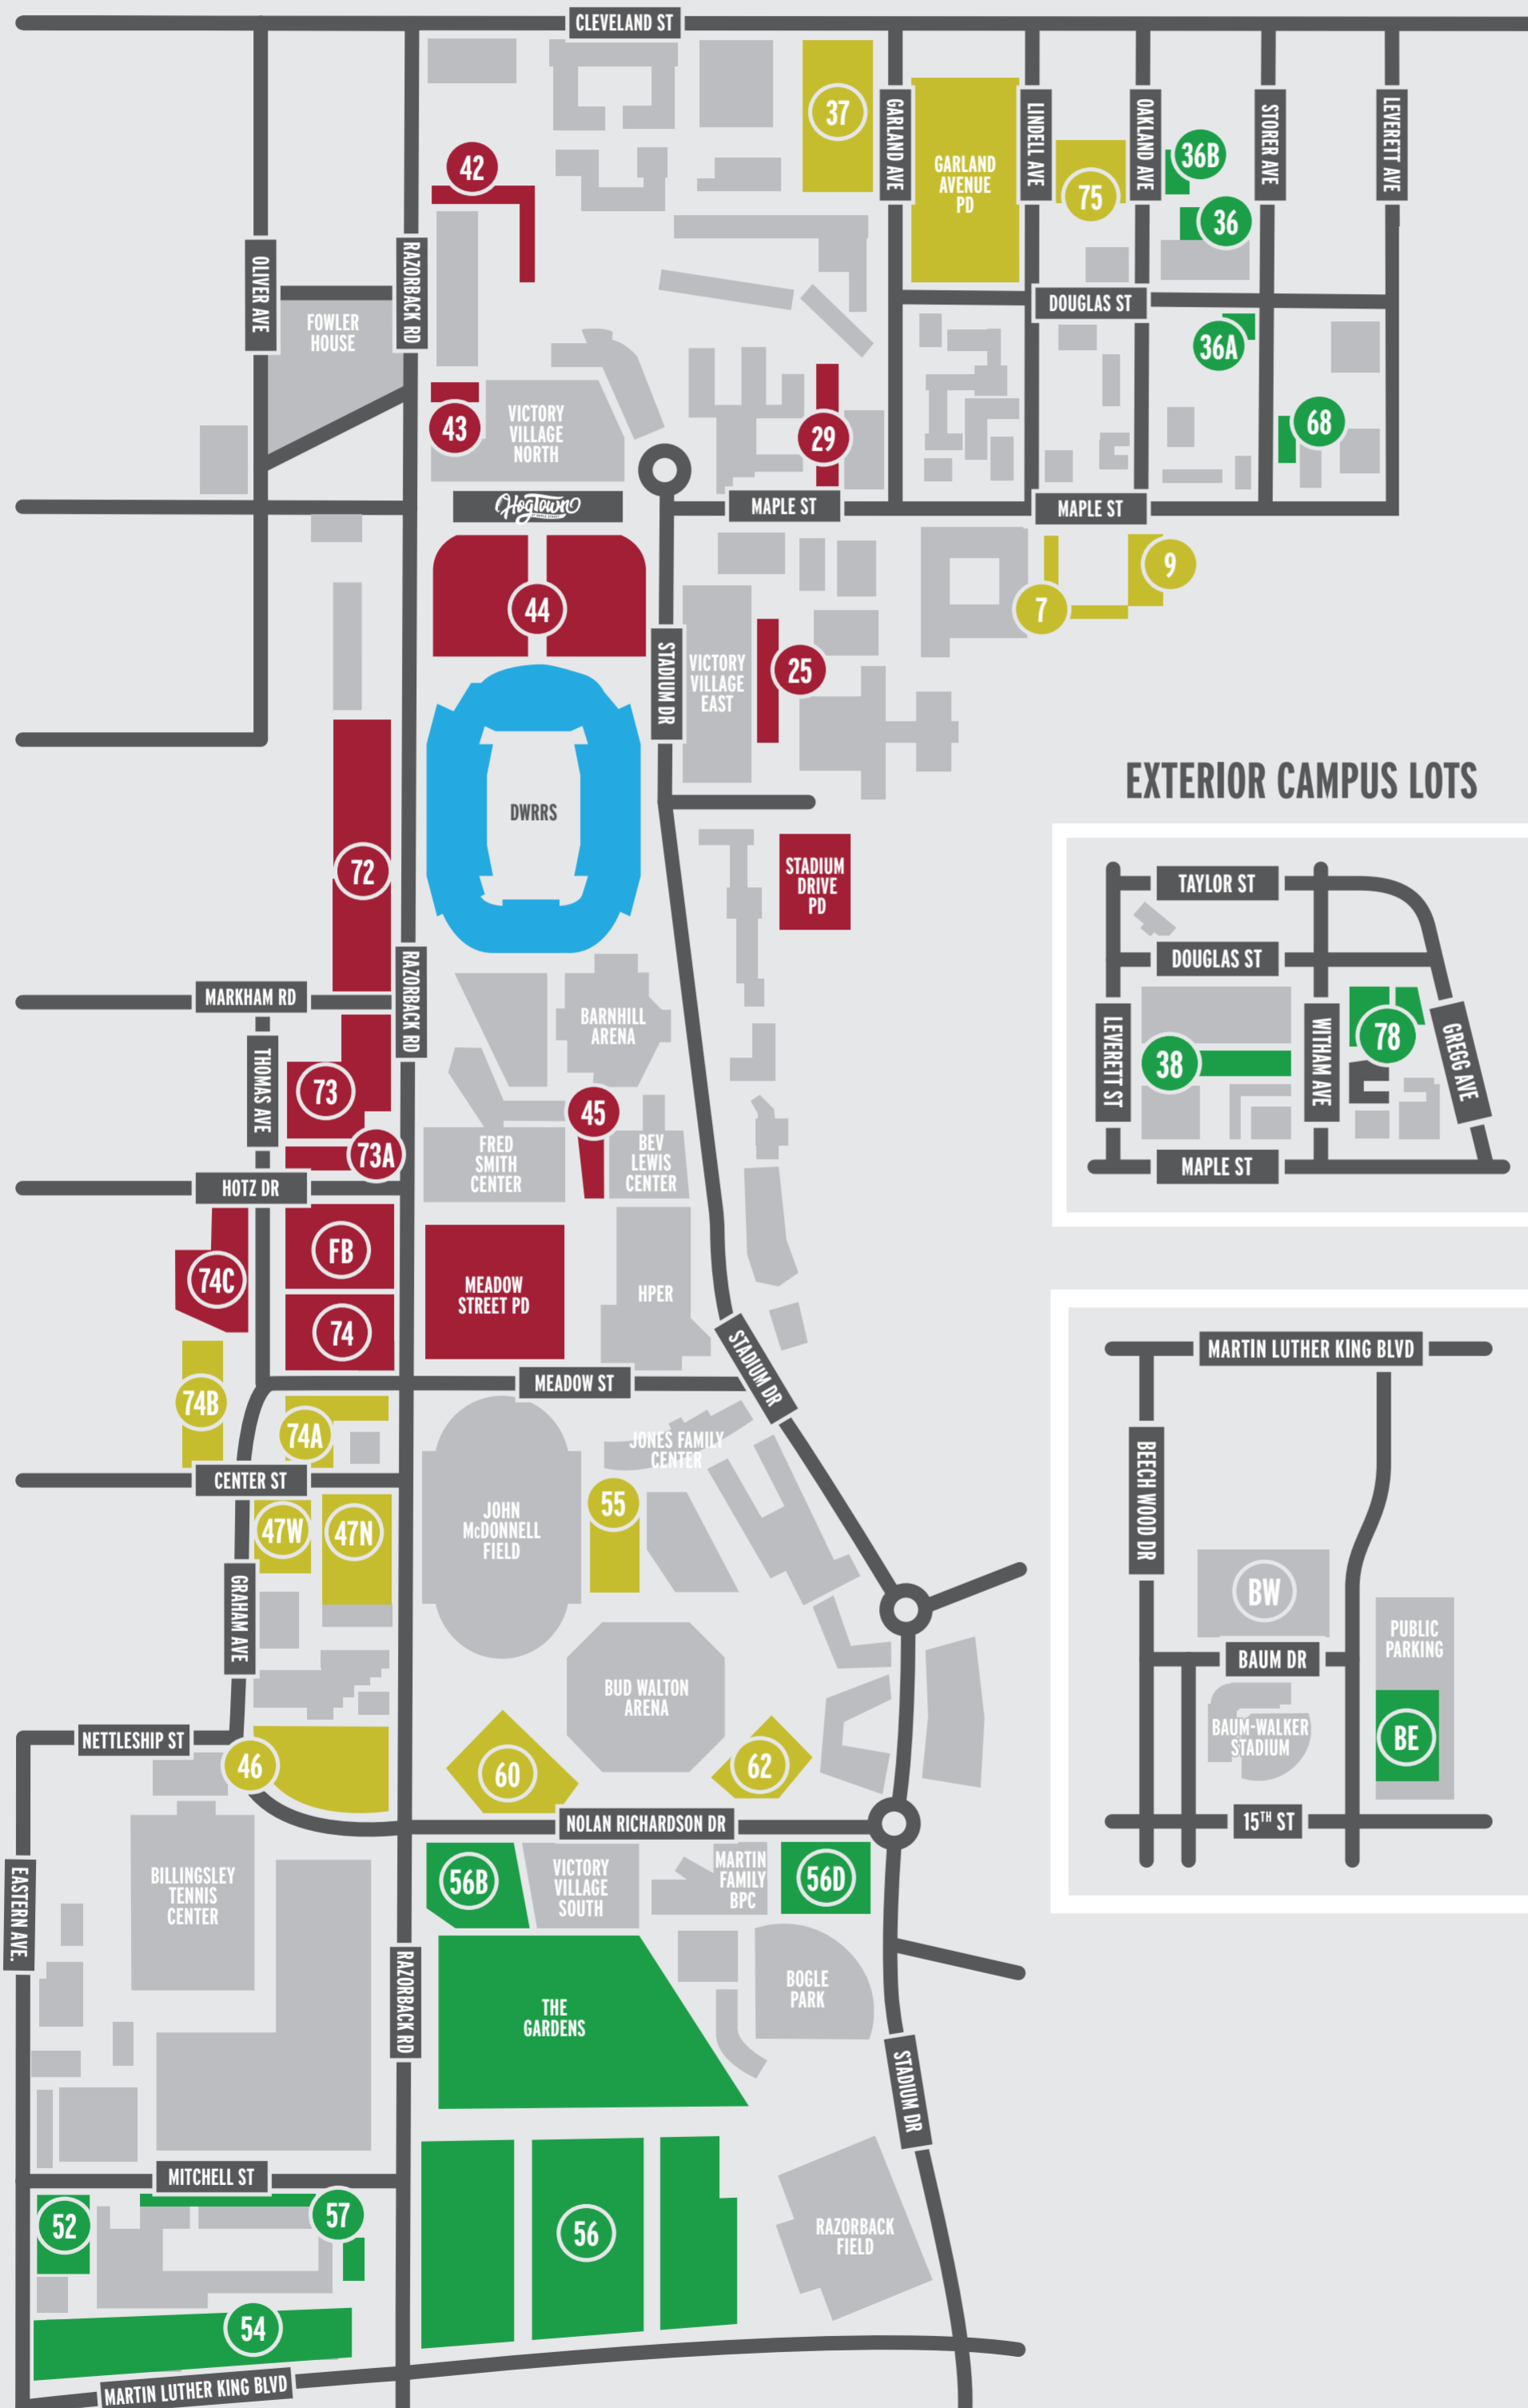

### ZONE 1

Member levels eligible to park in this area based on availability.

- Broyles-Matthews Platinum
- Broyles-Matthews Gold
- Broyles-Matthews Silver

### ZONE 2

Member levels eligible to park in this area based on availability.

- Broyles-Matthews Platinum
- Broyles-Matthews Gold
- Broyles-Matthews Silver
- Super Hog
- Wild Hog

### ZONE 3

Member levels eligible to park in this area based on availability.

- Broyles-Matthews Platinum
- Broyles-Matthews Gold
- Broyles-Matthews Silver
- Super Hog
- Wild Hog
- Tush Hog
- Big Hog (\$750+)

### EVENT VENUE