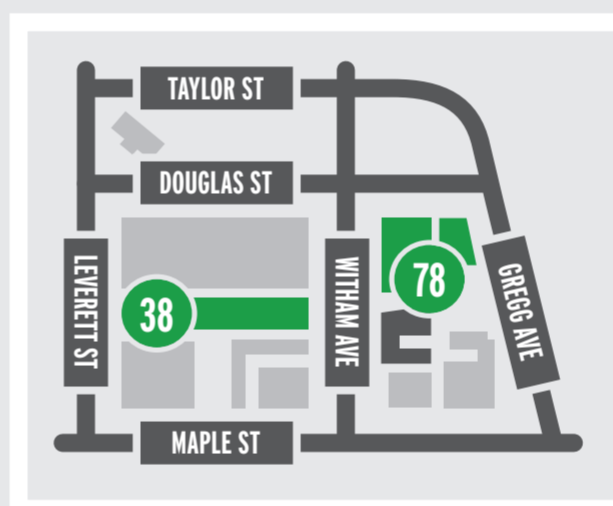

EVENT VENUE

EXTERIOR CAMPUS LOTS