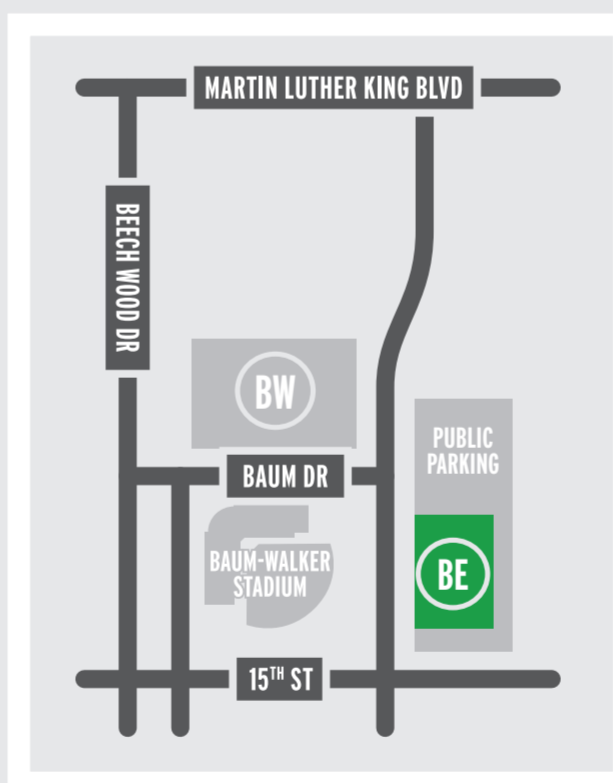

EVENT VENUE

EXTERIOR CAMPUS LOTS