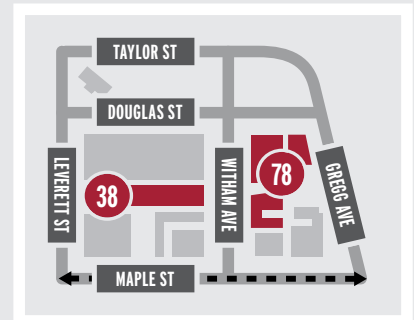

## PARKING MAP

### EXTERIOR CAMPUS LOTS

### FOOTBALL POST-GAME TRAFFIC FLOW

RAZORBACK RD / CATO SPRINGS

71 / COLLEGE / SCHOOL / 15TH

GARLAND AVE

MLK / I-49

RIDE SHARE

TWO-WAY TRAFFIC

FREE PUBLIC PARKING