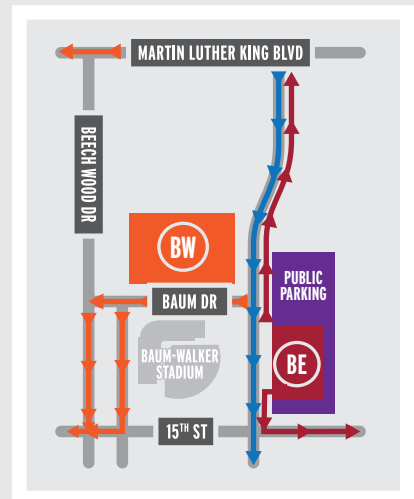

## PARKING MAP

### EXTERIOR CAMPUS LOTS

### FOOTBALL POST-GAME TRAFFIC FLOW

RAZORBACK RD / CATO SPRINGS

71 / COLLEGE / SCHOOL / 15TH

GARLAND AVE

MLK / I-49

RIDE SHARE

TWO-WAY TRAFFIC

FREE PUBLIC PARKING